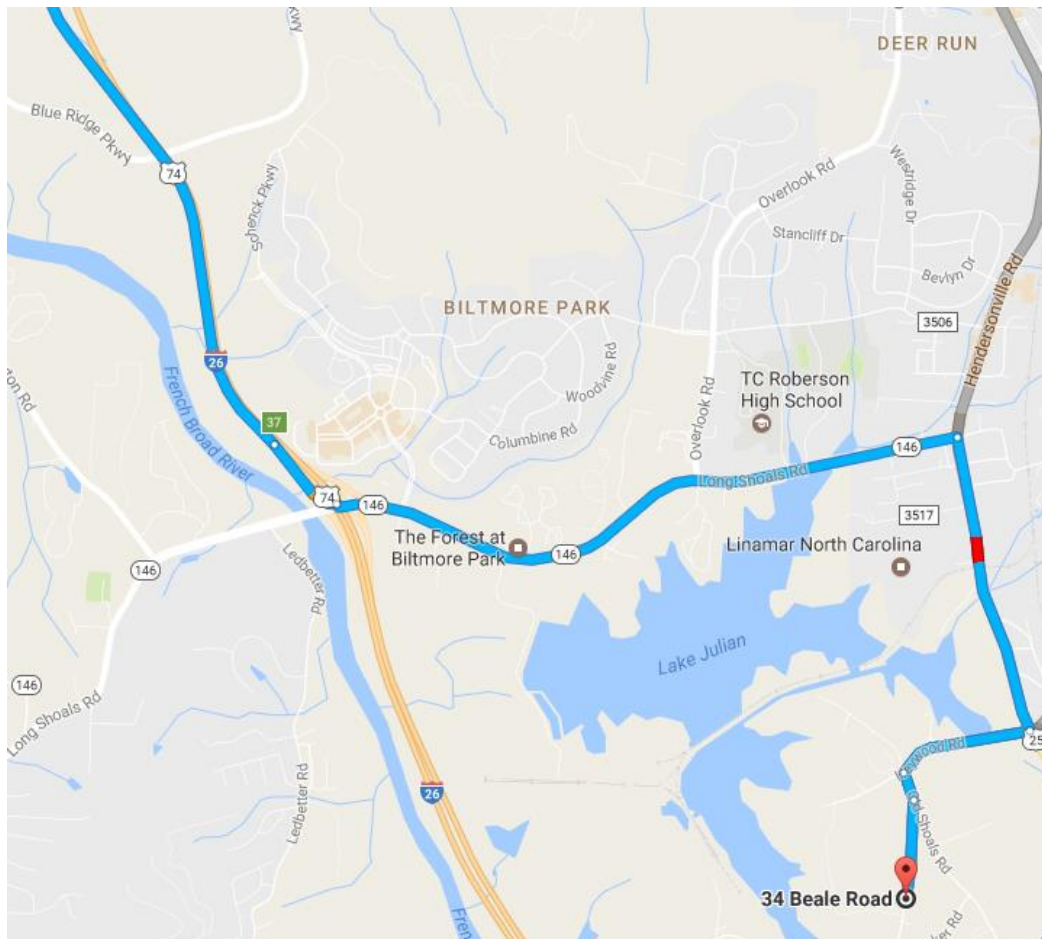

Directions to Habitat's Build Site in Arden

(GPS address: 34 Beale Road.
Site located between Beale and Ducker Rds.)

Coming from the north:

1. Follow I-26 South to exit 37.
2. Take Exit 37 and follow NC-146 E/Long Shoals Road.
3. Turn right on Hendersonville Road.
4. Turn right on Heywood Road.
5. Turn left onto Old Shoals Road.
6. Take a slight right onto Beale Road.
7. Destination is about 0.3 miles ahead on the left.

Directions to Habitat's Build Site in Arden

(GPS address: 34 Beale Road.
Site located between Beale and Ducker Rds.)

Coming from the south:

1. Follow Hendersonville Road north.
2. Turn left on Glenn Bridge Road.
3. Turn right onto Beale Road.
4. Destination is about 0.3 miles ahead on the right.